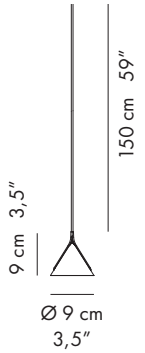

3000K _ 671 lm

3500K _ 758 lm

Code Construction

SYJMO XX X XX XXXXX

Made-to-measure cable available on request

Nominal flux (lm) of the products are estimated on the LED sources, with tolerances defined by manufacturers.