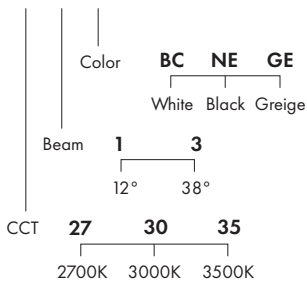

Color

White

Greige

Black

Pendants

Light Source: LED (led driver not included)

CCT

2700K _ 604 lm

3000K _ 671 lm

3500K _ 758 lm

Code Construction

SYJMO XX X XX XXXXX

Made-to-measure cable available on request

Nominal flux (lm) of the products are estimated on the LED sources, with tolerances defined by manufacturers.