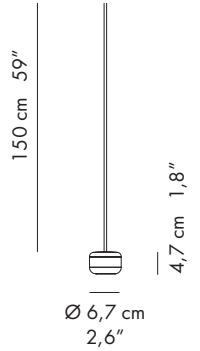

3000K _ 671 lm

3500K _ 758 lm

Code Construction

SYURM XX X XX XXXXX

Made-to-measure cable available on request

Nominal flux (lm) of the products are estimated on the LED sources, with tolerances defined by manufacturers.