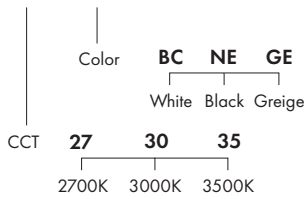

Color

White

Greige

Black

Pendants

Light Source: LED (led driver not included)

CCT

2700K _ 604 lm

3000K _ 671 lm

3500K _ 758 lm

Code Construction

SYURM XX X XX XXXXX

Made-to-measure cable available on request

Nominal flux (lm) of the products are estimated on the LED sources, with tolerances defined by manufacturers.