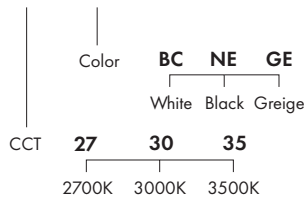

Color

White

Greige

Black

Pendants

Light Source: LED (led driver not included)

CCT

2700K _ 604 lm

3000K _ 671 lm

3500K _ 758 lm

Code Construction

SYVIR XX X XX XXXXX

Made-to-measure cable available on request

Nominal flux (lm) of the products are estimated on the LED sources, with tolerances defined by manufacturers.