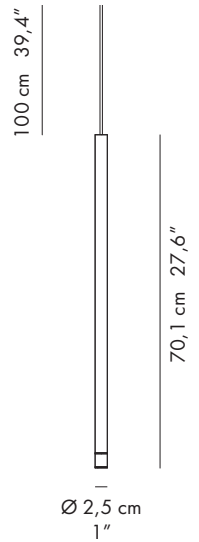

Color

White

Greige

Black

Pendants

Light Source: LED (led driver not included)

CCT

2700K _ 604 lm

3000K _ 671 lm

3500K _ 758 lm

Code Construction

SYVIR XX X XX XXXXX

Made-to-measure cable available on request

Nominal flux (lm) of the products are estimated on the LED sources, with tolerances defined by manufacturers.